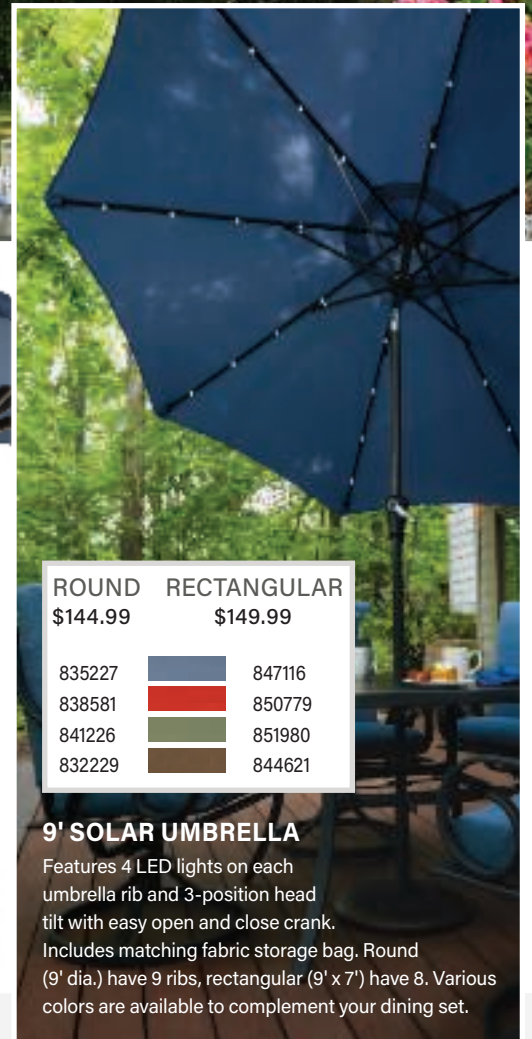

ROUND	RECTANGULAR
$144.99	$149.99
835227	847116
838581	850779
841226	851980
832229	844621

9' SOLAR UMBRELLA

Features 4 LED lights on each umbrella rib and 3-position head tilt with easy open and close crank. Includes matching fabric storage bag. Round (9' dia.) have 9 ribs, rectangular (9' x 7') have 8. Various colors are available to complement your dining set.

SQUARE
Polyresin construction.
Weight: 33 lb. Black or bronze. 801556 801642
17" Square x 12" H **$69.99**