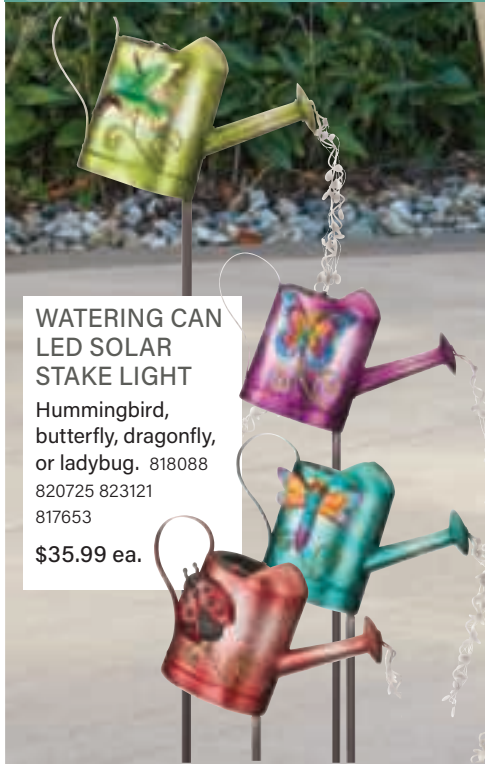

DECORATIVE ACCENTS

Shop more lighting and décor on pages 50-51

WATERING CAN LED SOLAR STAKE LIGHT

Hummingbird, butterfly, dragonfly, or ladybug. 818088

820725 823121
817653

$35.99 ea.