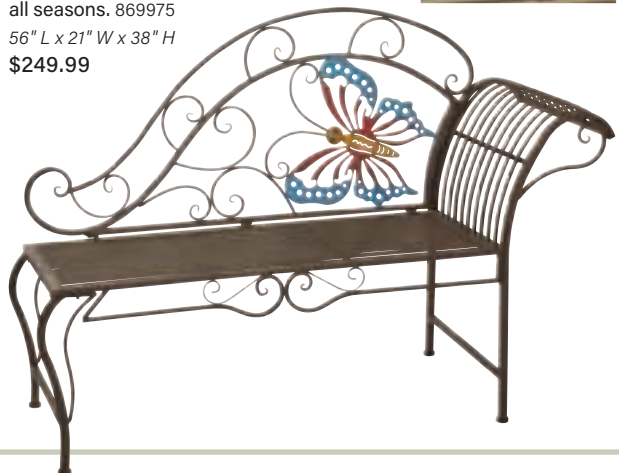

A comfortable seat or decorative accent to display plants or decorations. Powder-coated iron frame is built for all seasons.

869975
56" L x 21" W x 38" H
\$249.99

KENSINGTON BLACK STEEL BENCH

Durable steel with black powder-coated finish. Add a classic scroll look to your garden, deck, or patio. Supports 616 lb. 889610
50" L x 23.6" W x 33.8" H \$144.99