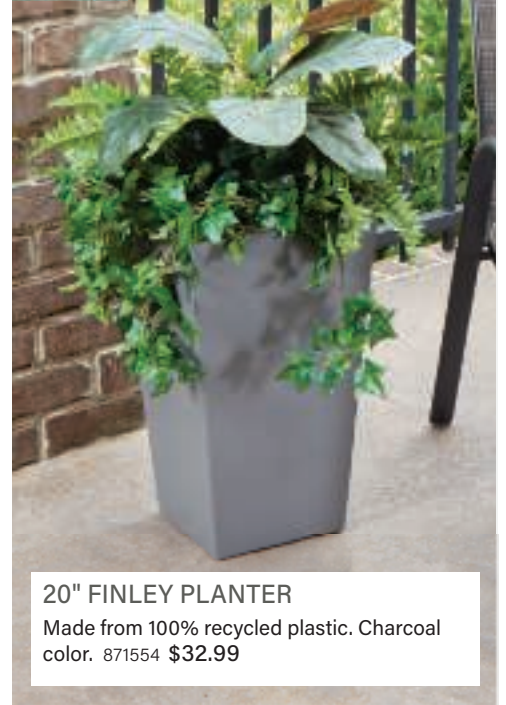

DECORATIVE ACCENTS

Shop more lighting and décor
on pages 50-51

20" FINLEY PLANTER

Made from 100% recycled plastic. Charcoal color. 871554 $32.99