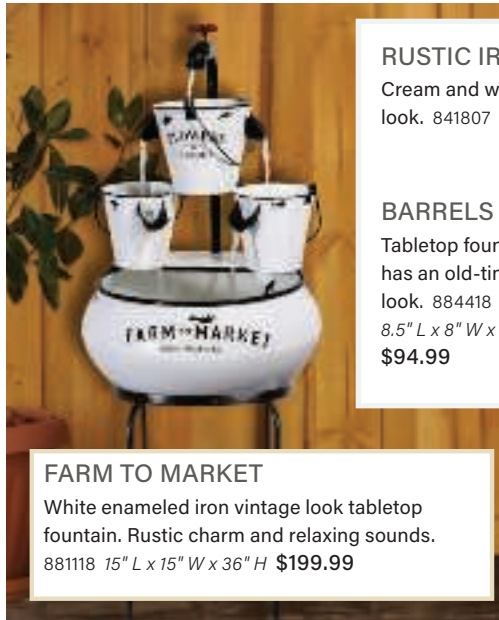

FARM TO MARKET

White enameled iron vintage look tabletop fountain. Rustic charm and relaxing sounds. 881118 15" L x 15" W x 36" H **\$199.99**

RUSTIC IRON PAILS

Cream and white metal pails have a vintage look. 841807 13" L x 14.2" W x 33" H **\$209.99**