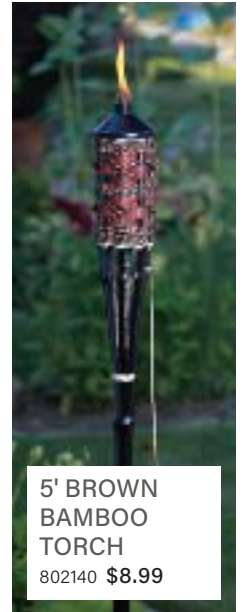

4' CITRO PARTY TORCH

753586 **$4.49 ea.**

5' BROWN BAMBOO TORCH
802140 **$8.99**