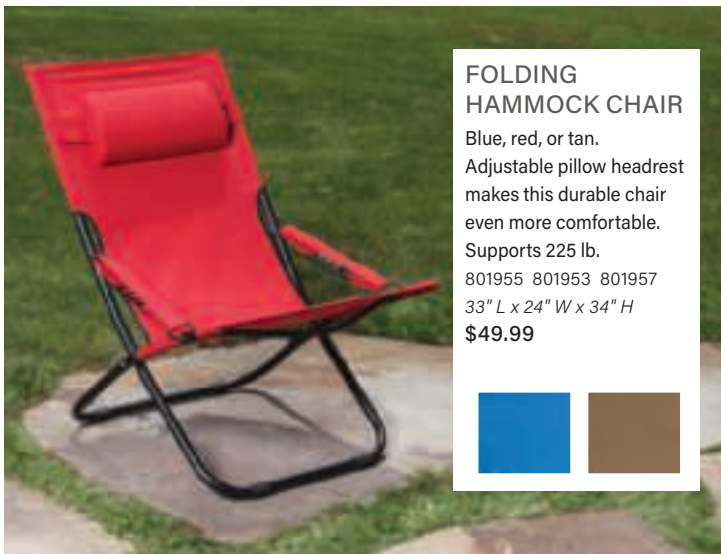

FOLDING HAMMOCK CHAIR

Blue, red, or tan. Adjustable pillow headrest makes this durable chair even more comfortable. Supports 225 lb. 801955 801953 801957
33" L x 24" W x 34" H **$49.99**