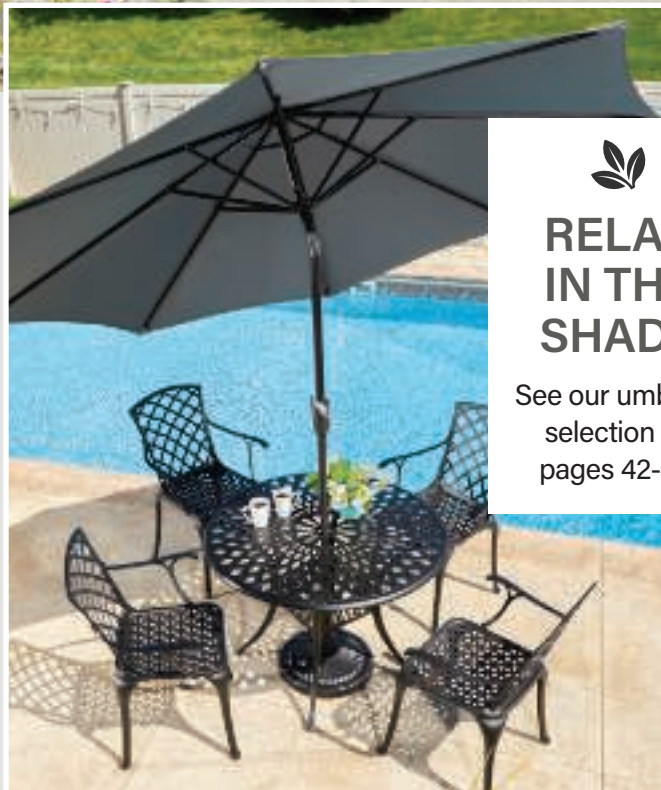

RELAX IN THE SHADE

See our umbrella
selection on
pages 42-43.

WREN

5-PC. DINING SET

While chatting and dining around the black powder-coated table, you might find yourself focused on the intricate crosshatch design of the table and chairs. Its broad finish can be styled with existing pieces or stand alone as an exquisite addition to your outdoor furniture. 837588 *Sold as a set.*

TABLE 49.80" L x 31.61" W x 36.81" H

4 CHAIRS 26.37" L x 23.03" W x 47" H

SET: $799.99