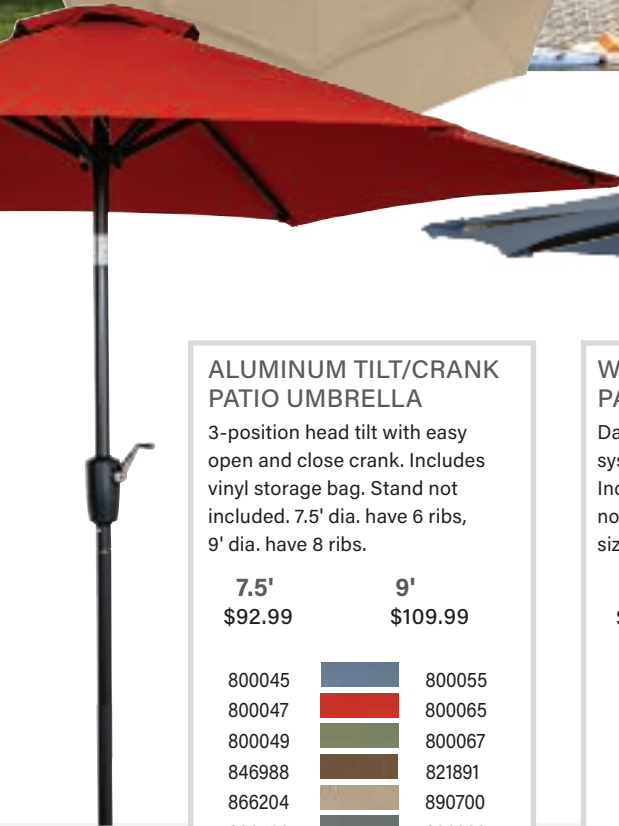

ARM CHAIR

Supports 250 lb. 857329
19.75" W x 24.5" D x 34.75" H
\$139.99

END TABLE

841032
18" Square x 18.25" H
\$69.99

9' 3-TIER ALUMINUM PATIO UMBRELLA

With crank and tilt. Durable 220-gram Olefin fabric featuring an air vent and powder-coated aluminum pole. 8 ribs. Gray or tan. 800181 800126
\$194.99