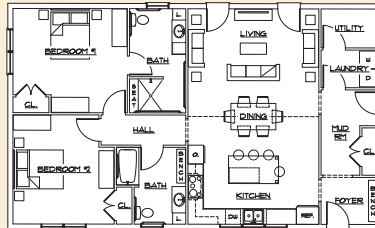

the Somerset

with Universal Design

Phase 1

Two bedroom main house